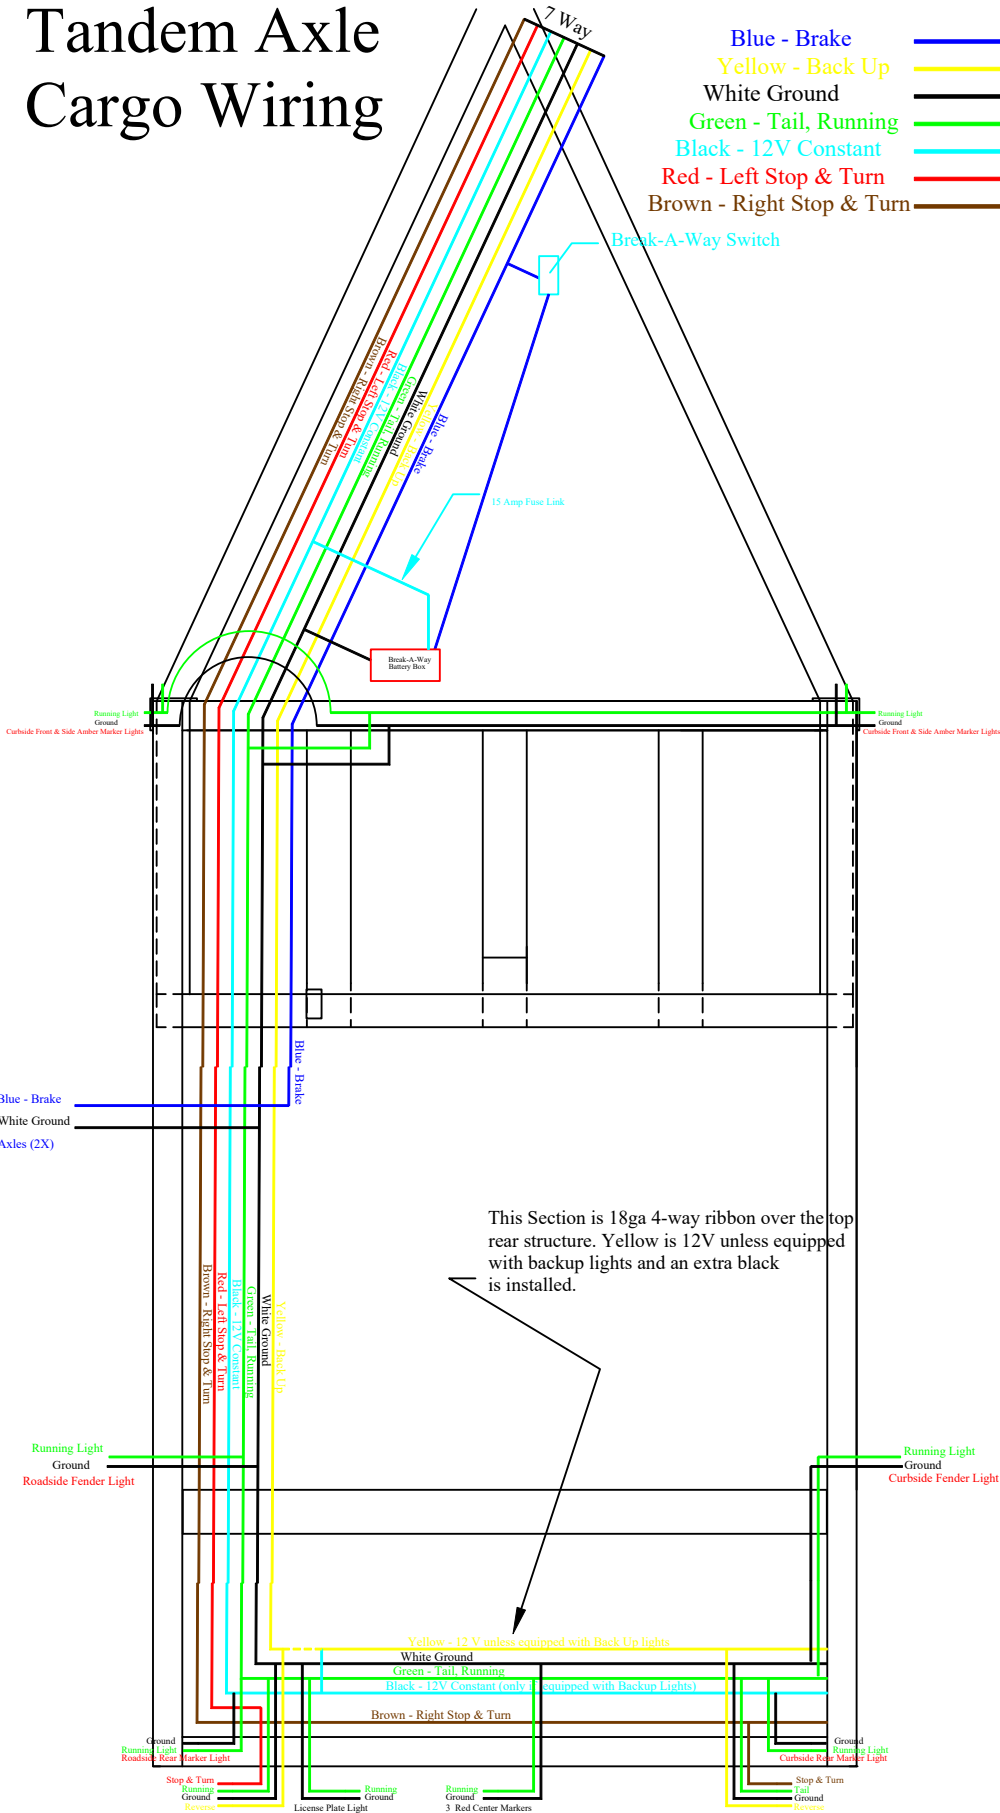

Tandem Axle Cargo Wiring

- Blue - Brake
- Yellow - Back Up
- White Ground
- Green - Tail, Running
- Black - 12V Constant
- Red - Left Stop & Turn
- Brown - Right Stop & Turn

This Section is 18ga 4-way ribbon over the top rear structure. Yellow is 12V unless equipped with backup lights and an extra black is installed.